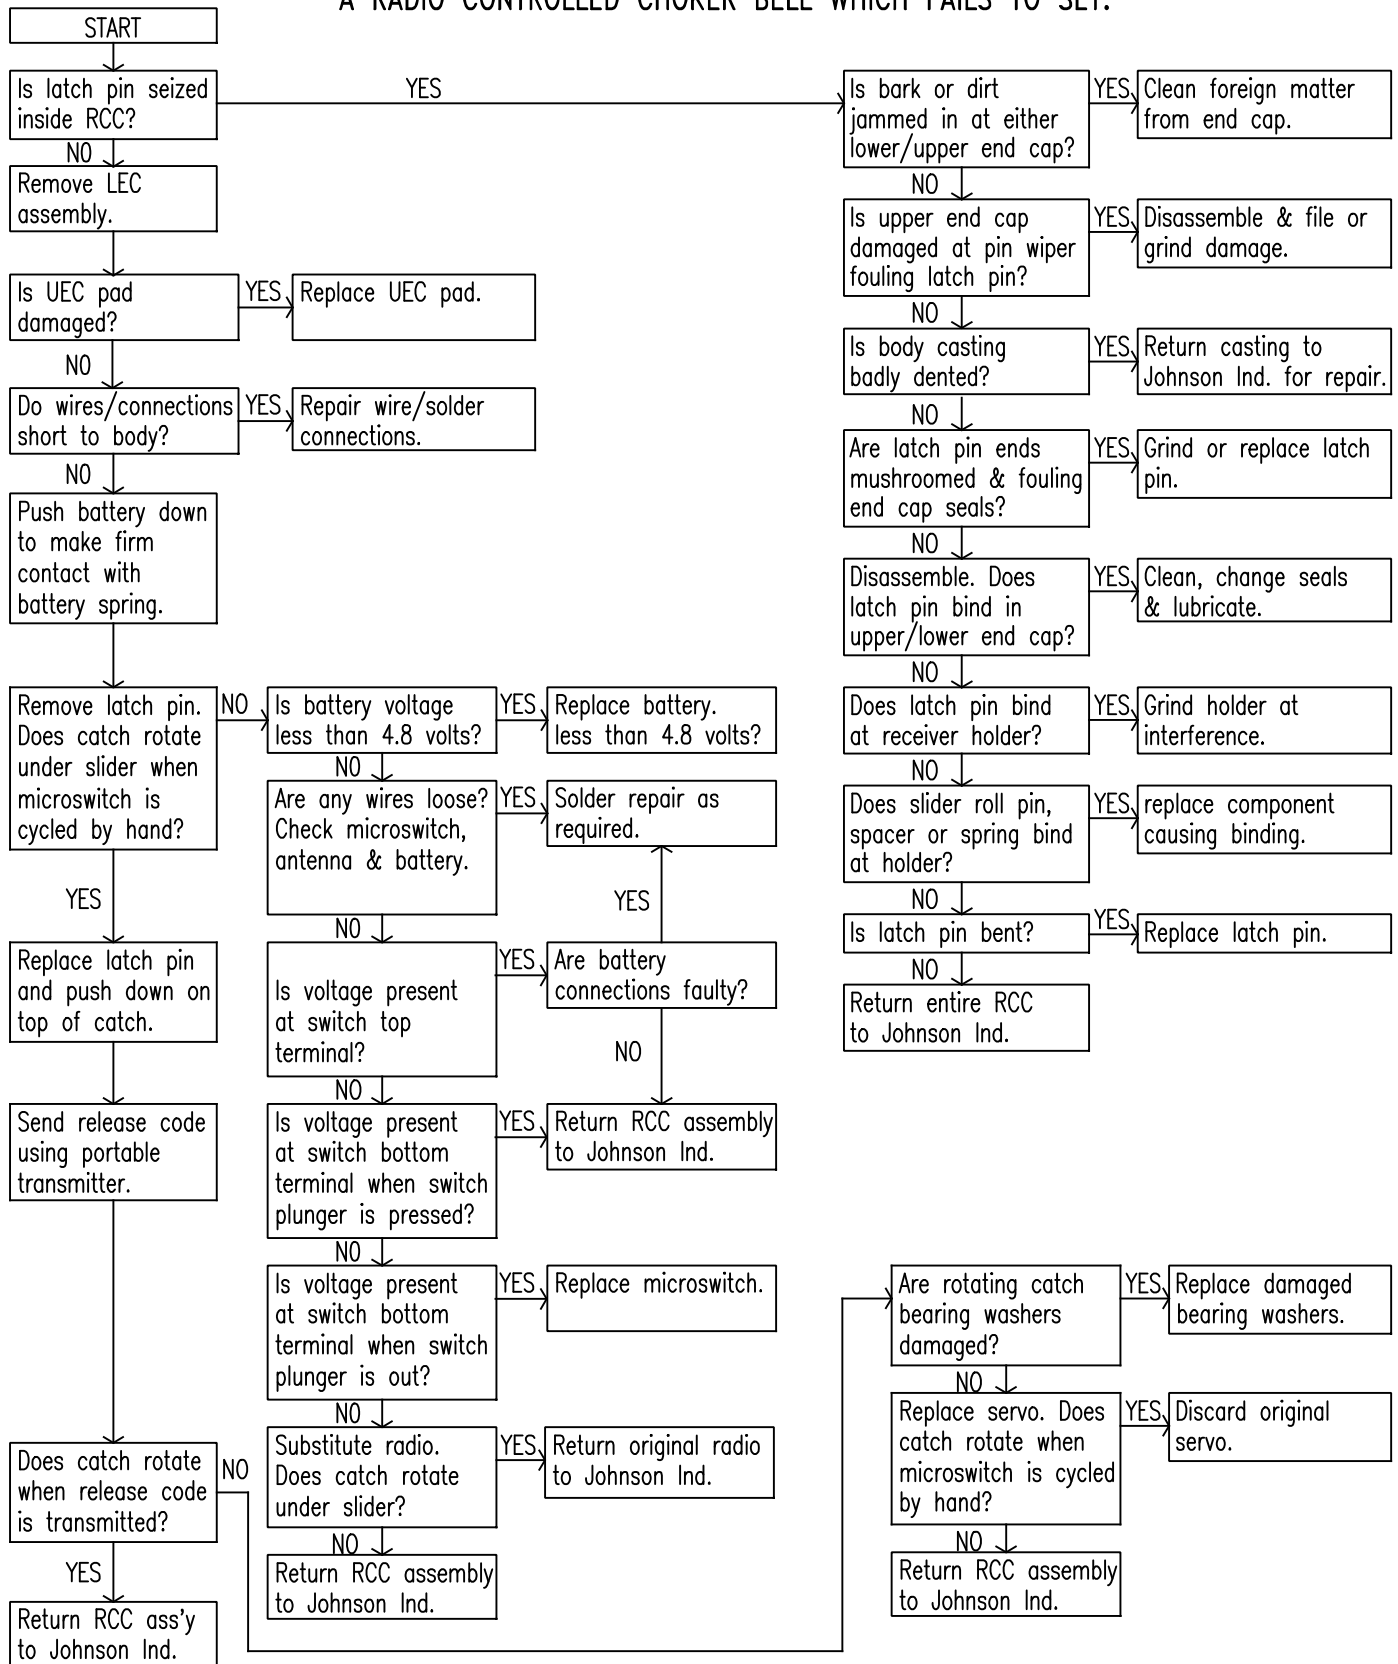

USE THIS TROUBLE SHOOTING FLOW CHART TO DIAGNOSE
A RADIO CONTROLLED CHOKER BELL WHICH FAILS TO SET.

Johnson industries / elevanja ltd

Vancouver BC Canada -- Tel: 604 940 4555 Fax: 604 940 4565
 Toronto ON Canada -- Tel: 416 213 9991 Fax: 416 213 9992
 Bridgewater SOM England -- Tel: 01278 456411 Fax: 01278 429949

RCC MECHANICAL TROUBLE SHOOTING - SET

BY: ST DATE: 921125
 SC: REV.: 000120
 PATH: rcc/mch/manual

DWG. NO.
A2010-M03-3