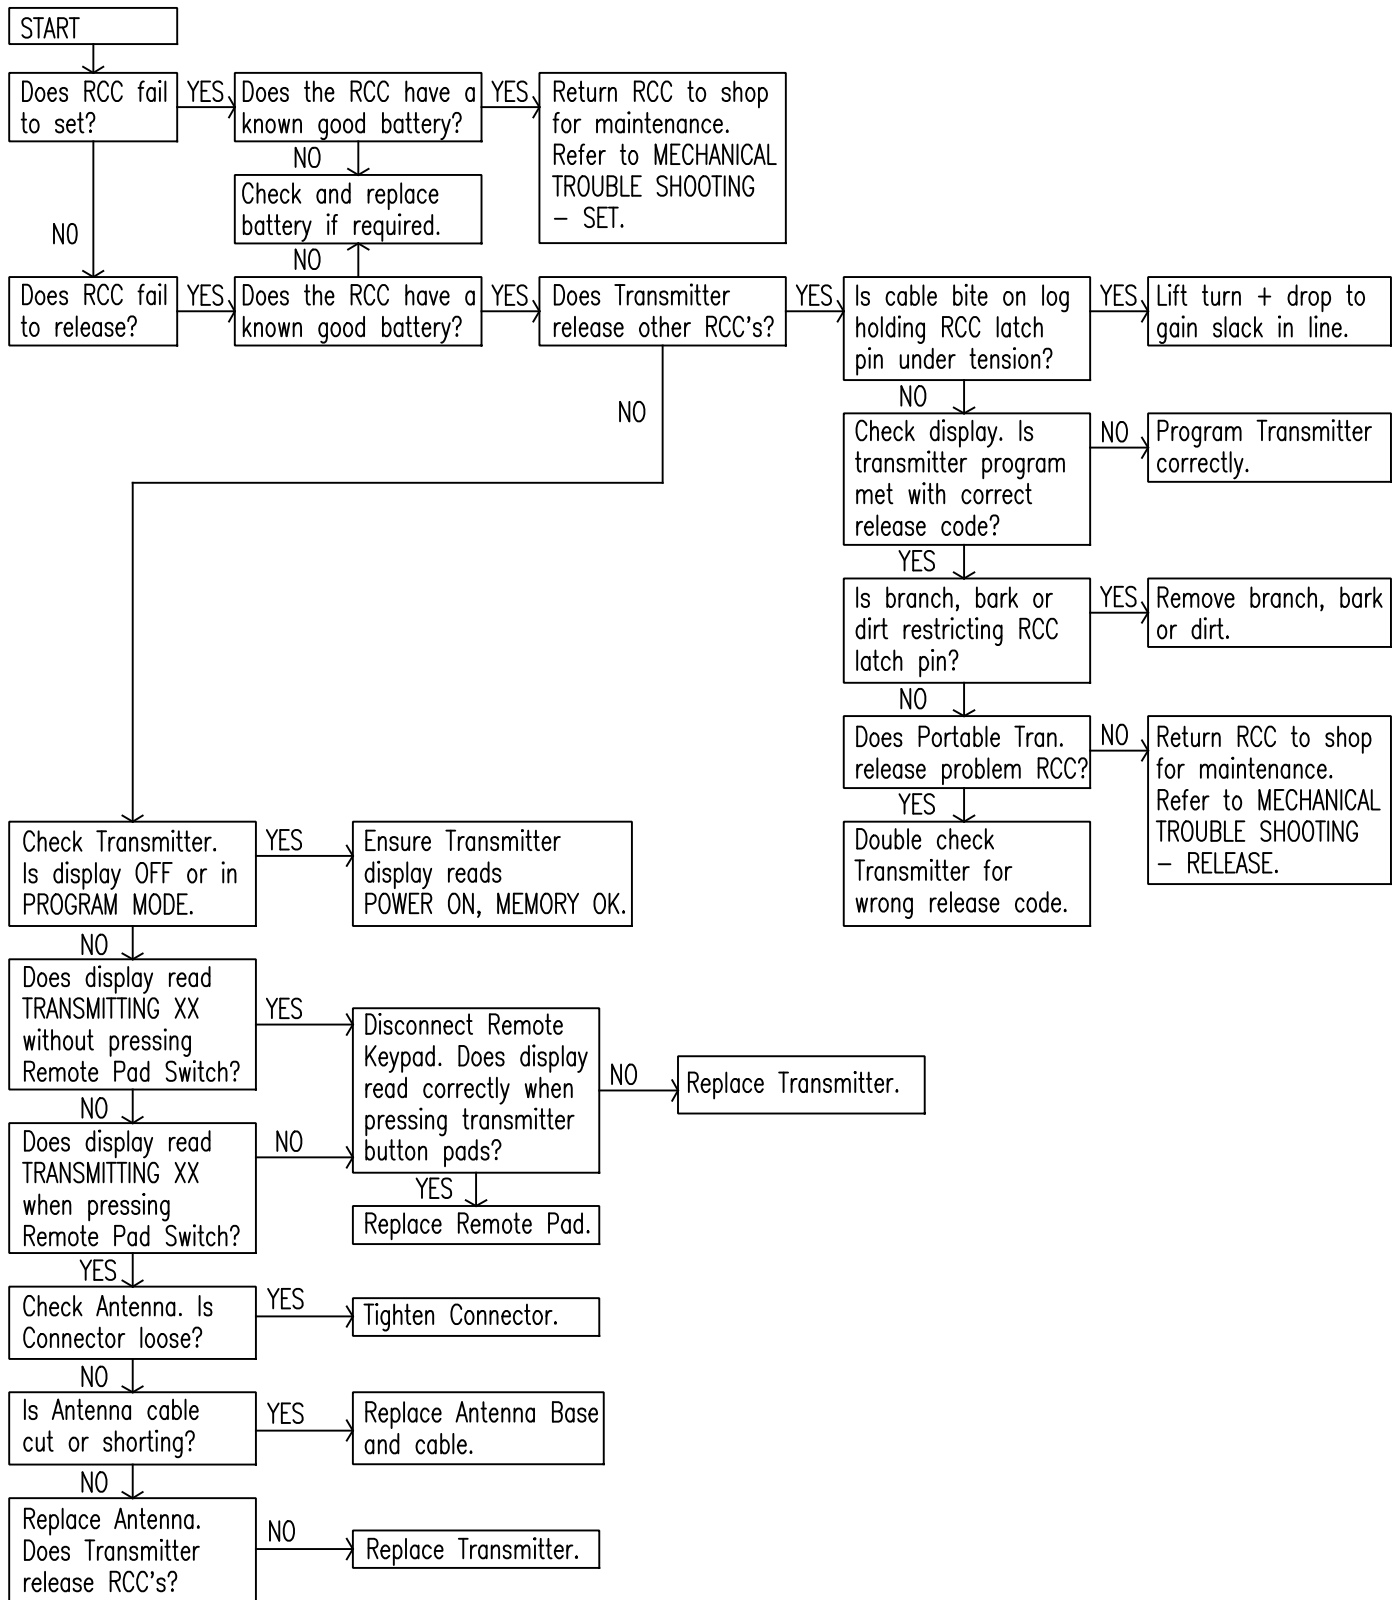

**USE THIS TROUBLE SHOOTING FLOW CHART TO IDENTIFY
PROBLEM COMPONENT WHEN RCC FAILS TO FUNCTION PROPERLY.**

Johnson industries / elevanja ltd

Vancouver BC Canada -- Tel: 604 940 4555 Fax: 604 940 4565
 Toronto ON Canada -- Tel: 416 213 9991 Fax: 416 213 9992
 Bridgewater SOM England -- Tel: 01278 456411 Fax: 01278 429949

RCC SYSTEM OPERATION - TROUBLE SHOOTING

BY: ST	DATE: 921125	DWG. NO.
SC:	REV.: 000120	A2010-M01-3
PATH: rcc/mch/manual		